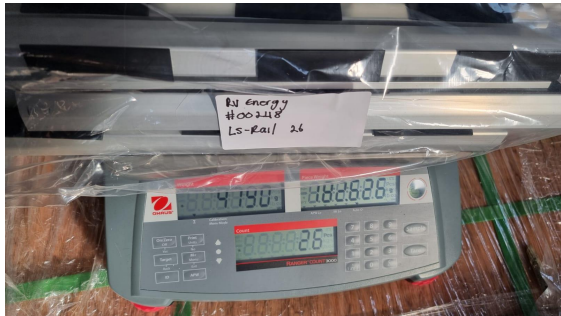

# Packing Process for Solar Panel Mountings

Below is M Solar Power Distributions mounting structure packing process.

- 1. Label
  - Write a label for each component ordered with the order reference number, clients name & quantity of component
  - Place the label on the components package

## 2. Quantity confirmation

- Weigh and confirm by photograph the qty of the each component
- A photo showing each individual component packed
- The label is to be clearly visible in each photograph
- Screws to be weighed in a container first, then packed in a bag. (A image of both steps in the process needs to be taken)

3. Completed order packed with photo taken
  - Each box needs to be clearly labeled with its contents
  - If there are multiple boxes, the boxes need to be labeled 1-total

4. All images to be bundled and loaded to the the company order tracking system