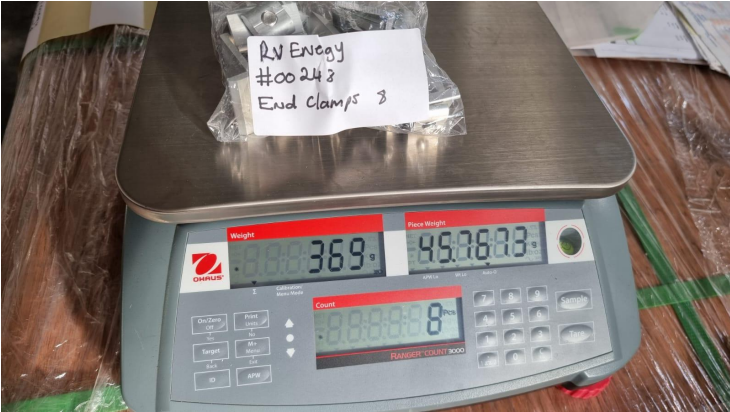

# Packing Process for Solar Panel Mountings

Below is M Solar Power Distributions mounting structure packing process.

- 1. Label
  - Write a label for each component ordered with the order reference number, clients name & quantity of component
  - Place the label on the components package

## 2. Quantity confirmation

- Weigh and confirm by photograph the qty of the each component
- A photo showing each individual component packed
- The label is to be clearly visible in each photograph
- Screws to be weighed in a container first, then packed in a bag. (A image of both steps in the process needs to be taken)

3. Completed order packed with photo taken
  - Each box needs to be clearly labeled with its contents
  - If there are multiple boxes, the boxes need to be labeled 1-total

4. All images to be bundled and loaded to the the company order tracking system