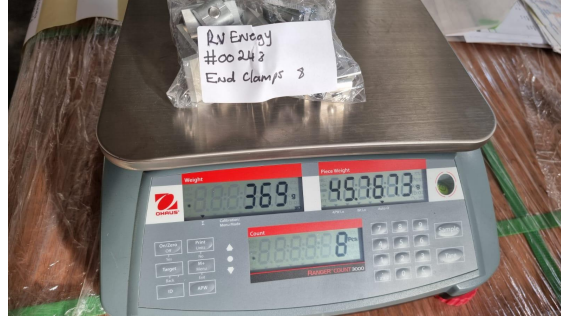

# Packing Process for Solar Panel Mountings

Below is M Solar Power Distributions mounting structure packing process.

- 1. Label
  - Write a label for each component ordered with the order reference number, clients name & quantity of component
  - Place the label on the components package

## 2. Quantity confirmation

- Weigh and confirm by photograph the qty of the each component
- A photo showing each individual component packed
- The label is to be clearly visible in each photograph
- Screws to be weighed in a container first, then packed in a bag. (A image of both steps in the process needs to be taken)

3. Completed order packed with photo taken
  - Each box needs to be clearly labeled with its contents
  - If there are multiple boxes, the boxes need to be labeled 1-total

4. All images to be bundled and loaded to the the company order tracking system