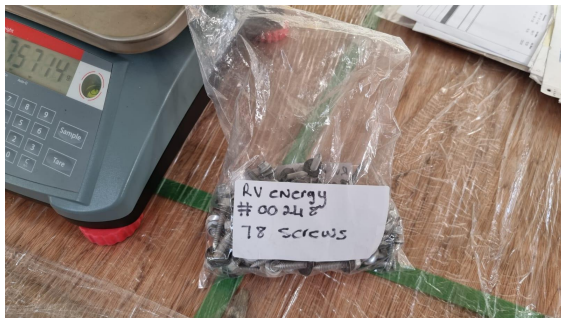

# Packing Process for Solar Panel Mountings

Below is M Solar Power Distributions mounting structure packing process.

- 1. Label
  - Write a label for each component ordered with the order reference number, clients name & quantity of component
  - Place the label on the components package

## 2. Quantity confirmation

- Weigh and confirm by photograph the qty of the each component
- A photo showing each individual component packed
- The label is to be clearly visible in each photograph
- Screws to be weighed in a container first, then packed in a bag. (A image of both steps in the process needs to be taken)

3. Completed order packed with photo taken
  - Each box needs to be clearly labeled with its contents
  - If there are multiple boxes, the boxes need to be labeled 1-total

4. All images to be bundled and loaded to the the company order tracking system