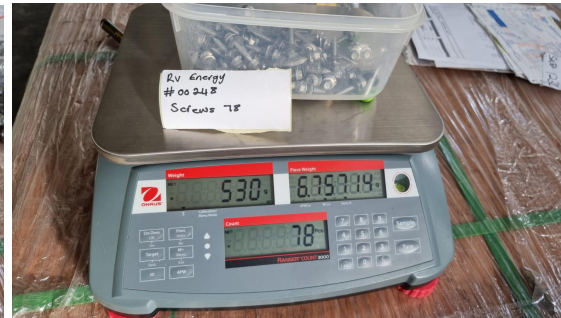

## 2. Quantity confirmation

- Weigh and confirm by photograph the qty of the each component
- A photo showing each individual component packed
- The label is to be clearly visible in each photograph
- Screws to be weighed in a container first, then packed in a bag. (A image of both steps in the process needs to be taken)

3. Completed order packed with photo taken
  - Each box needs to be clearly labeled with its contents
  - If there are multiple boxes, the boxes need to be labeled 1-total

4. All images to be bundled and loaded to the the company order tracking system