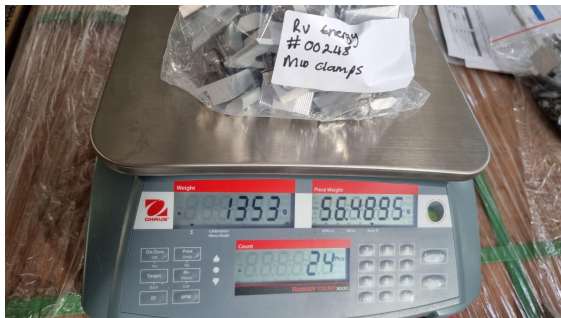

# Packing Process for Solar Panel Mountings

Below is M Solar Power Distributions mounting structure packing process.

- 1. Label
  - Write a label for each component ordered with the order reference number, clients name & quantity of component
  - Place the label on the components package

## 2. Quantity confirmation

- Weigh and confirm by photograph the qty of the each component
- A photo showing each individual component packed
- The label is to be clearly visible in each photograph
- Screws to be weighed in a container first, then packed in a bag. (A image of both steps in the process needs to be taken)

3. Completed order packed with photo taken
  - Each box needs to be clearly labeled with its contents
  - If there are multiple boxes, the boxes need to be labeled 1-total

4. All images to be bundled and loaded to the the company order tracking system